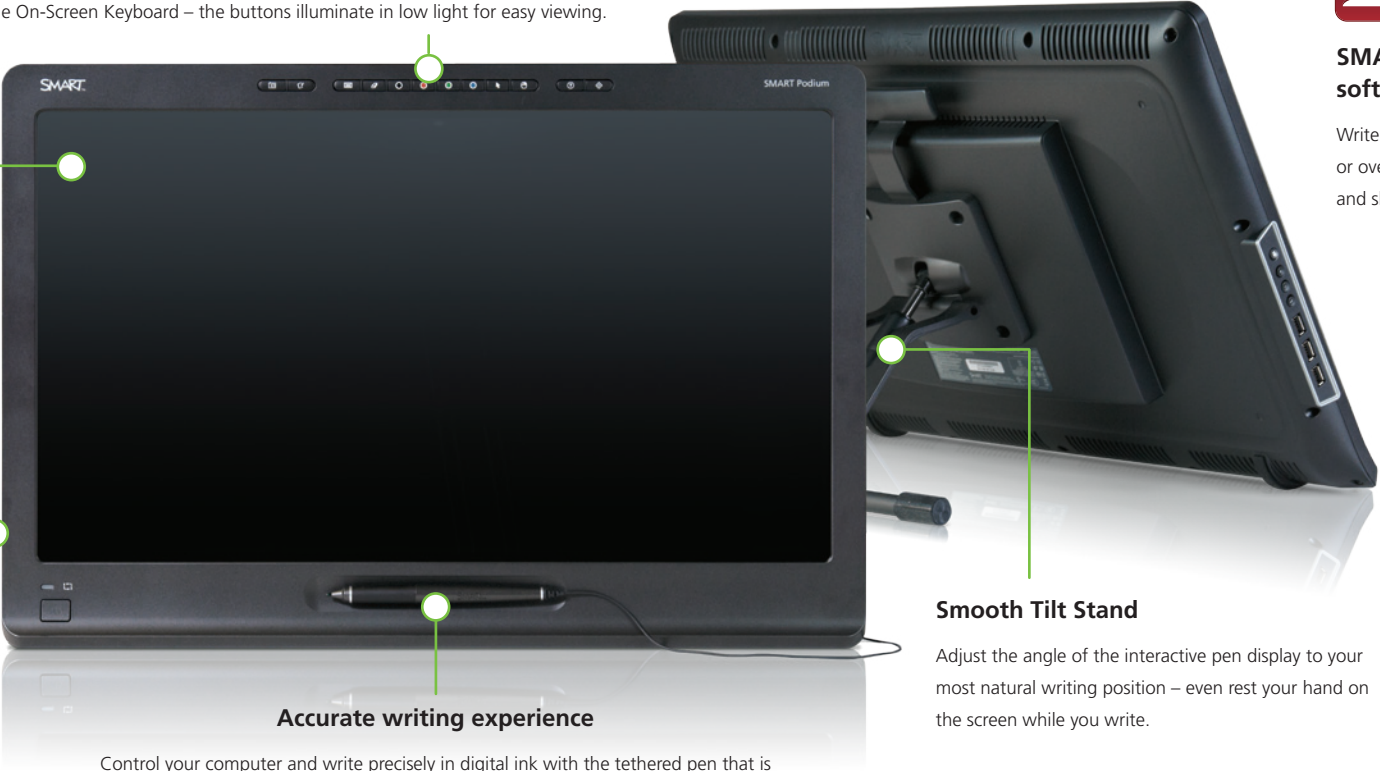

SMART Podium interactive pen display

The SMART Podium interactive pen display offers a precise writing experience and intuitive interface. It helps you make large-room presentations more interactive, and helps remote colleagues collaborate more effectively from home offices.

High-speed USB 2.0 ports

Easily connect multimedia devices to the three accessible ports.

Accurate writing experience

Control your computer and write precisely in digital ink with the tethered pen that is always available when you need it on the magnetic pen rest.

Smooth Tilt Stand

Adjust the angle of the interactive pen display to your most natural writing position – even rest your hand on the screen while you write.

Elegant design

SMART Podium features a sleek profile and slim bezel for optimal active screen area and a minimized overall footprint. It will complement virtually any workspace.

Key features

Integration with Microsoft PowerPoint® presenter view

Maintain a private view of your presentation material, including all slides and speaking notes, while controlling what your audience sees on the screen or interactive whiteboard or flat panel. Use the controls on SMART Podium to switch ink colors, move between slides and write speaking notes as you present.