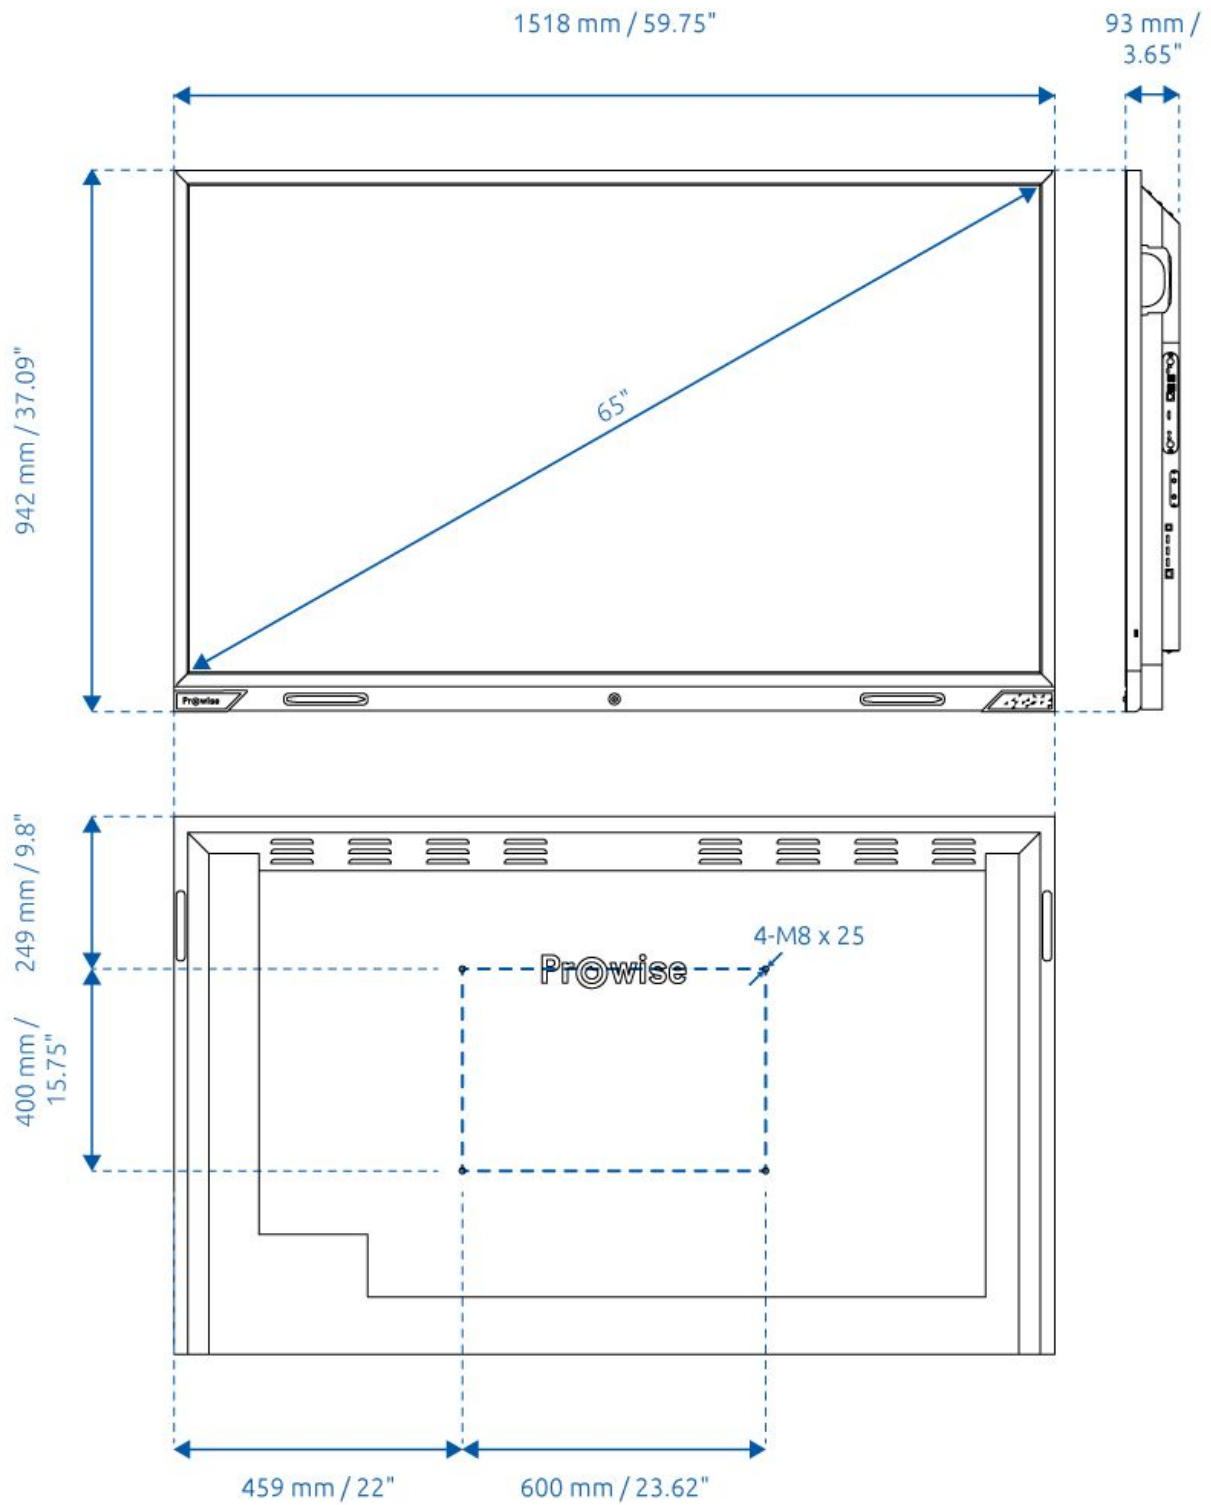

The modern specifications, including four processors, result in a super fast and reliable touchscreen.

55": PW.1.15055.0001 | 65": PW.1.15065.0001 | 75": PW.1.15075.0001 | 86": PW.1.15086.0001

Screen	55"	65"	75"	86"
Bezel color	Brushed aluminium (grey)	Brushed aluminium (grey)	Brushed aluminium (grey)	Brushed aluminium (grey)
Diagonal	55 inch	65 inch	75 inch	86 inch
Panel type	Ultra HD LED - IPS	Ultra HD LED - IPS	Ultra HD LED - IPS	Ultra HD LED - IPS
Resolution	3840 x 2160 @ 60Hz	3840 x 2160 @ 60Hz	3840 x 2160 @ 60Hz	3840 x 2160 @ 60Hz
Glass plate	Anti-Glare Pro	Anti-Glare Pro	Anti-Glare Pro	Anti-Glare Pro
Glass thickness	4 mm / 0.16 inches	4 mm / 0.16 inches	4 mm / 0.16 inches	4 mm / 0.16 inches
Glass hardness	Mhos 7	Mhos 7	Mhos 7	Mhos 7
Aspect ratio	16:9	16:9	16:9	16:9
Contrast ratio	1200:1	1200:1	1200:1	1200:1
Brightness	350 cd/m2	350 cd/m2	350 cd/m2	350 cd/m2
Number of colors	10 Bit (1.07B)	10 Bit (1.07B)	10 Bit (1.07B)	10 Bit (1.07B)
Viewing angle	178°	178°	178°	178°
Panel refresh rate	60Hz	60Hz	60Hz	60Hz
Modules	55"	65"	75"	86"
PC module slot	Yes, OPS slot	Yes, OPS slot	Yes, OPS slot	Yes, OPS slot

Dimensions Prowise Touchscreen 55"

Dimensions Prowise Touchscreen 65"

Dimensions Prowise Touchscreen 75"

Dimensions Prowise Touchscreen 86"