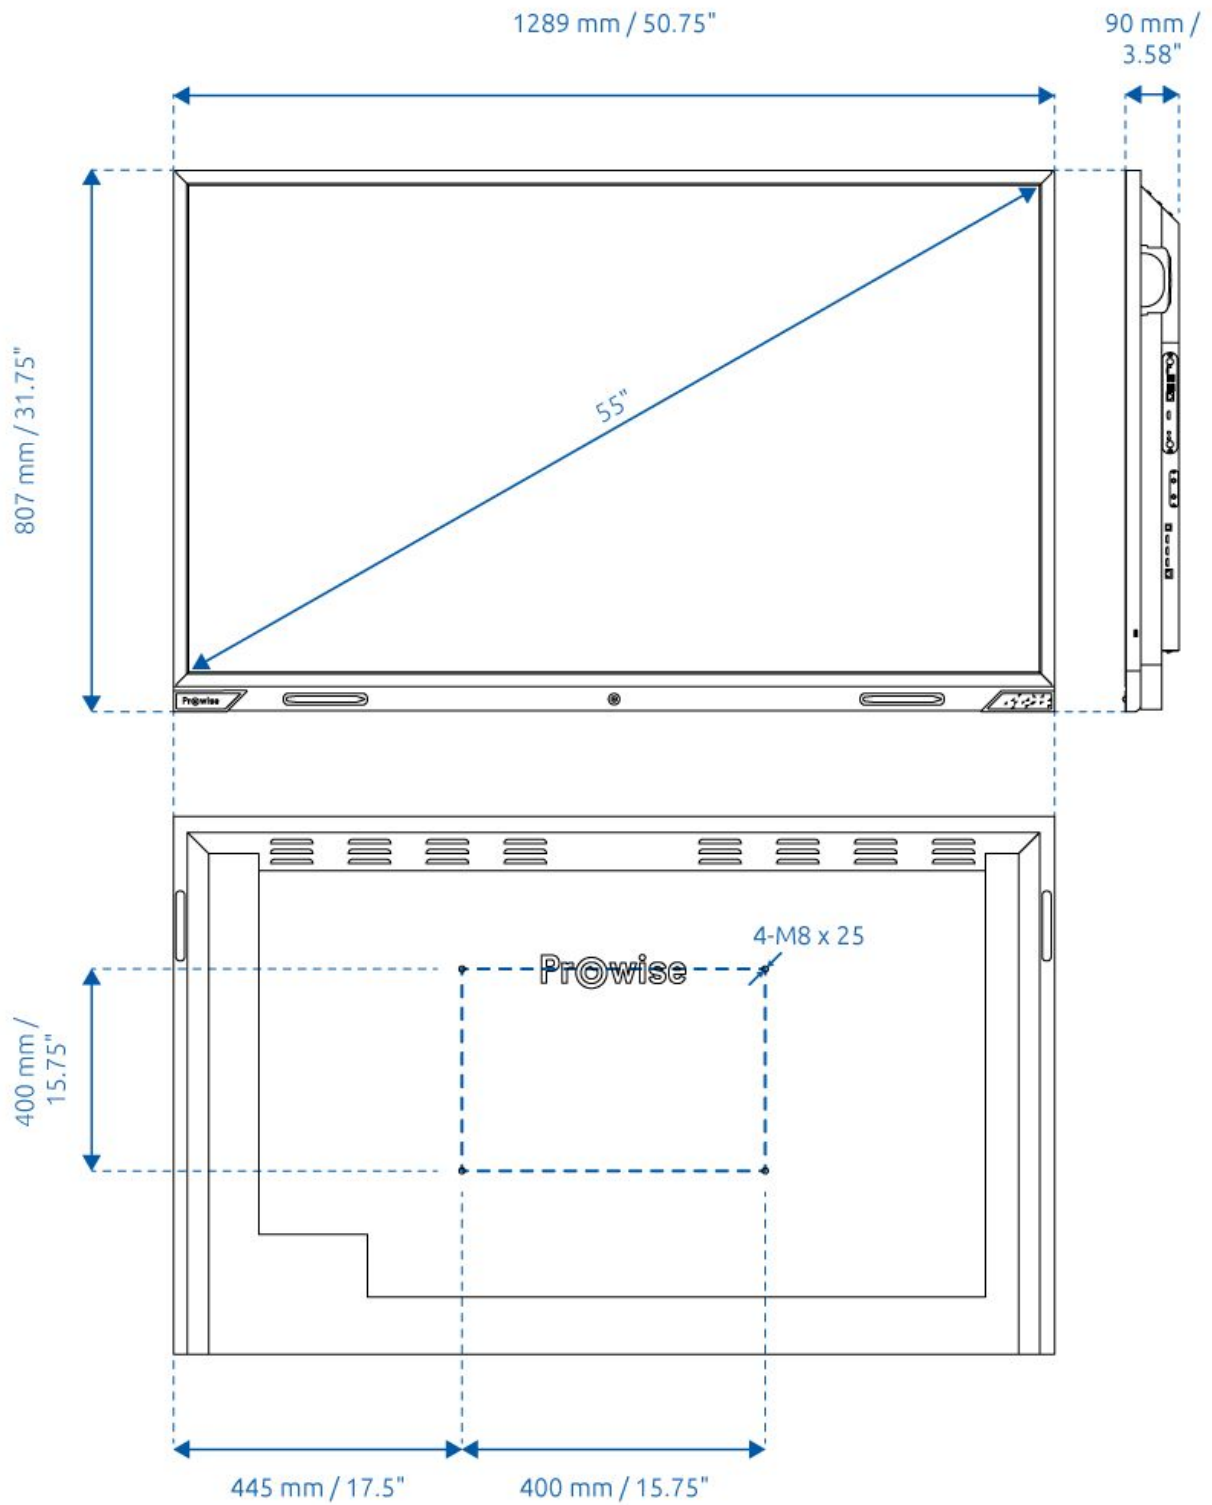

The modern specifications, including four processors, result in a super fast and reliable touchscreen.

55": PW.1.15055.0001 | 65": PW.1.15065.0001 | 75": PW.1.15075.0001 | 86": PW.1.15086.0001

Screen	55"	65"	75"	86"
Bezel color	Brushed aluminium (grey)	Brushed aluminium (grey)	Brushed aluminium (grey)	Brushed aluminium (grey)
Diagonal	55 inch	65 inch	75 inch	86 inch
Panel type	Ultra HD LED - IPS	Ultra HD LED - IPS	Ultra HD LED - IPS	Ultra HD LED - IPS
Resolution	3840 x 2160 @ 60Hz	3840 x 2160 @ 60Hz	3840 x 2160 @ 60Hz	3840 x 2160 @ 60Hz
Glass plate	Anti-Glare Pro	Anti-Glare Pro	Anti-Glare Pro	Anti-Glare Pro
Glass thickness	4 mm / 0.16 inches	4 mm / 0.16 inches	4 mm / 0.16 inches	4 mm / 0.16 inches
Glass hardness	Mhos 7	Mhos 7	Mhos 7	Mhos 7
Aspect ratio	16:9	16:9	16:9	16:9
Contrast ratio	1200:1	1200:1	1200:1	1200:1
Brightness	350 cd/m2	350 cd/m2	350 cd/m2	350 cd/m2
Number of colors	10 Bit (1.07B)	10 Bit (1.07B)	10 Bit (1.07B)	10 Bit (1.07B)
Viewing angle	178°	178°	178°	178°
Panel refresh rate	60Hz	60Hz	60Hz	60Hz
Modules	55"	65"	75"	86"
PC module slot	Yes, OPS slot	Yes, OPS slot	Yes, OPS slot	Yes, OPS slot

Dimensions Prowise Touchscreen 55"

Dimensions Prowise Touchscreen 65"

Dimensions Prowise Touchscreen 75"

Dimensions Prowise Touchscreen 86"