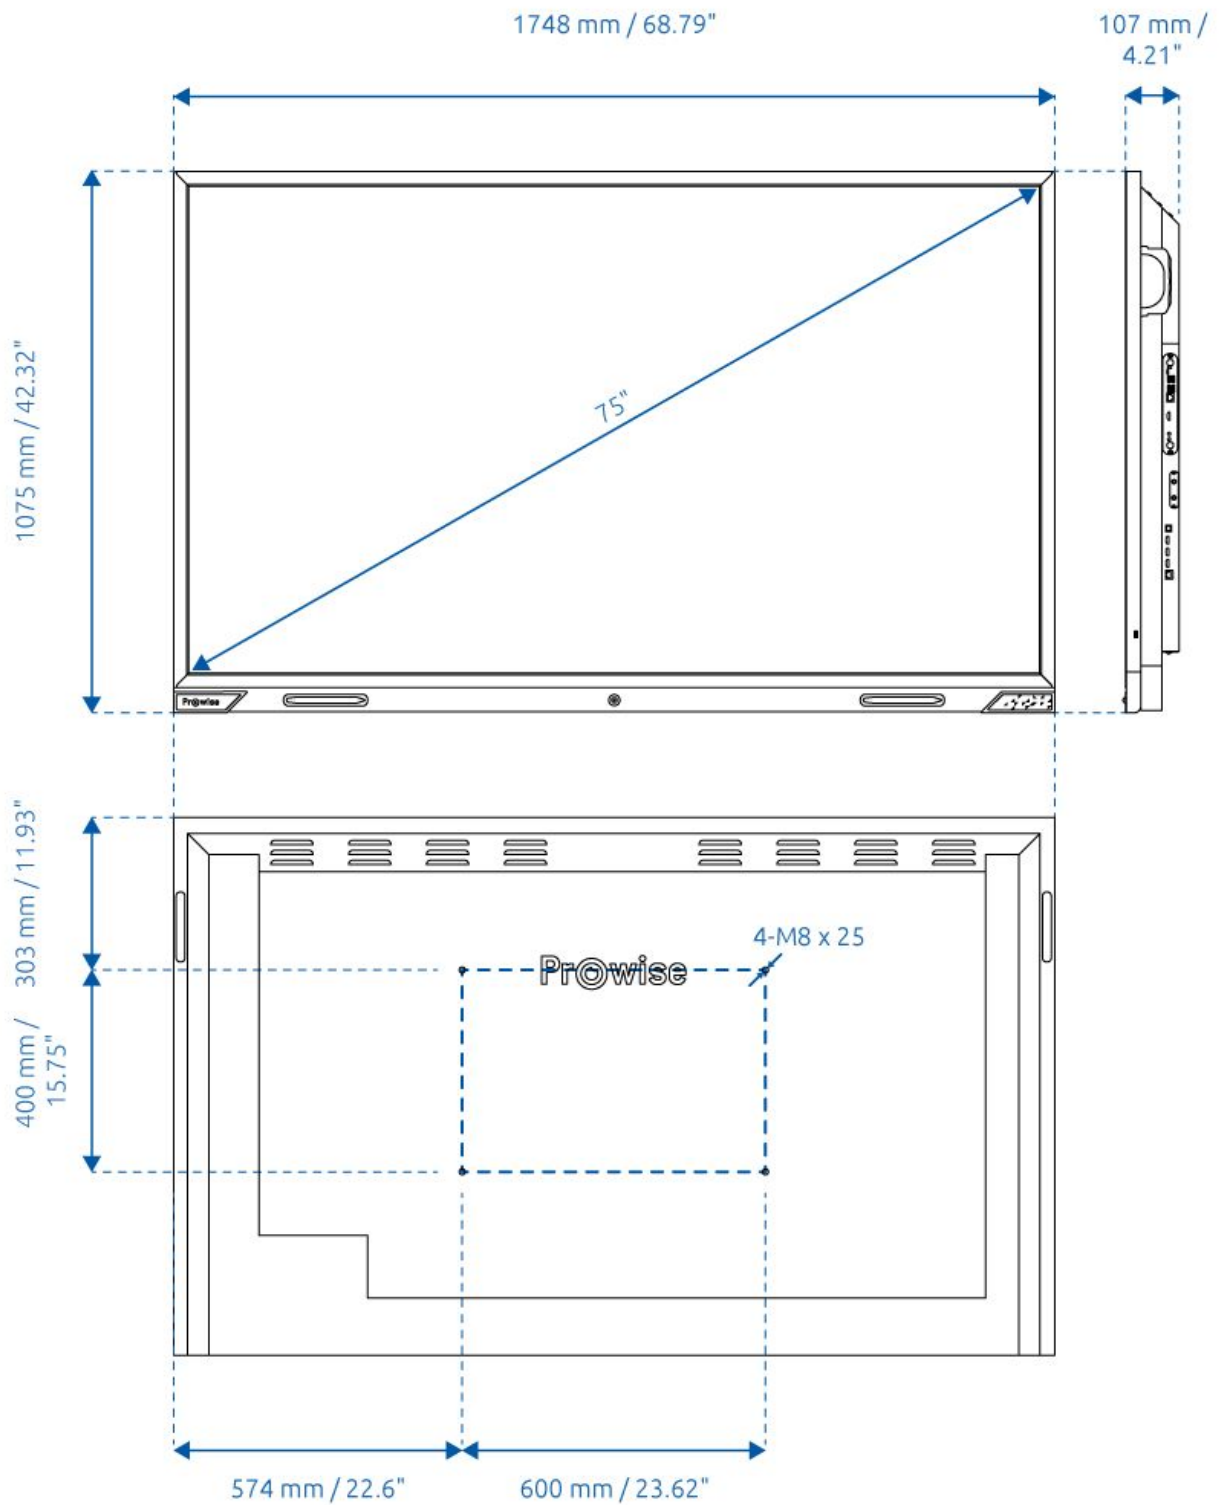

Gross weight	55 Kg / 121,25 lb	64 Kg / 141,1 lb	90 Kg / 198,42 lb	112.3 Kg / 247,58 lb
Netto weight	44 Kg / 97 lb	50 Kg / 110,23 lb	72 Kg / 158,73 lb	94 Kg / 207,23 lb
Dimensions of the screen (W x H x D)	1288.6x806.4x89.1m m	1517.5x941.5x92.6m m	1747.2x1074.7x106.7mm	2001x1221x116mm
	50,73x31,74x3,51 inch	59,74x37,07x3,65 inch	68,79x42,31x4,2 inch	78,76x48,05x4,55 inch
Dimensions of the packaging (W x H x D)	1420x910x240mm	1660x1045x240mm	1895x1160x240mm	2140x1310x240mm
	55,91x35,83x9,45 inch	65,35x41,14x9,45 inch	74,61x45,67x9,45 inch	84,25x51,57x9,45 inch
VESA standard	VESA 400x400 mm	VESA 400x400 mm	VESA 600x400 mm	VESA 700x400 mm
Certifications	CE: EMC+LVD/FCC-IC/RoHS/UL+CB, RCM and Energy Star	CE: EMC+LVD/FCC-IC/RoHS/UL+CB, RCM and Energy Star	CE: EMC+LVD/FCC-IC/RoHS/UL+CB, RCM and Energy Star	CE: EMC+LVD/FCC-IC/RoHS/UL+CB, RCM and Energy Star
Warranty	5 years	5 years	5 years	5 years
Environmental conditions	55"	65"	75"	86"
Operation temperature	0°C - 38°C / 32 - 100°F	0°C - 38°C / 32 - 100°F	0°C - 38°C / 32 - 100°F	0°C - 38°C / 32 - 100°F
Storage temperature	-20°C - 60°C / -4 - 140°F	-20°C - 60°C / -4 - 140°F	-20°C - 60°C / -4 - 140°F	-20°C - 60°C / -4 - 140°F
Storage humidity	10% - 90%	10% - 90%	10% - 90%	10% - 90%
Operation humidity	10% - 90%	10% - 90%	10% - 90%	10% - 90%

Dimensions Prowise Touchscreen 55"

Dimensions Prowise Touchscreen 65"

Dimensions Prowise Touchscreen 75"

Dimensions Prowise Touchscreen 86"