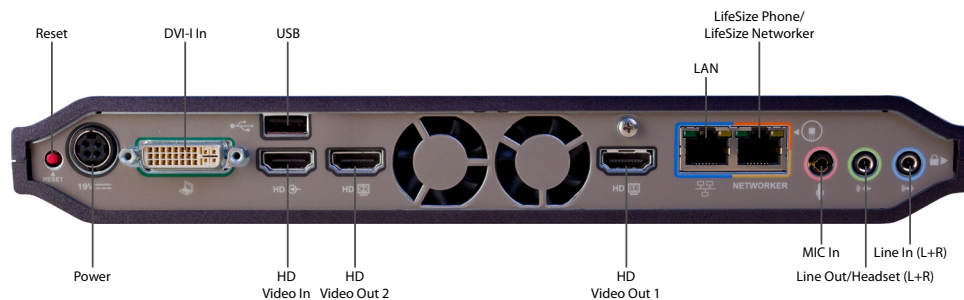

Intelligent Networking Features

Adaptive Motion Control (AMC) including Forward Error Correction (FEC)
NAT/firewall traversal (H.460/SIP)
IPv4 and IPv6 support
Auto bandwidth detection
ISDN support via LifeSize Networker

Directory and Address Book

Up to 1000 local directory entries
Save, lock, remove, redial list features
Missed call notification
Auto-Discovery directory lookup (patent pending)
LDAP support/H.350 compliant
Meetings directory support
H.323 URI dialing support (Annex O)

System Management

Out-of-box setup via web interface and management tool
SNMP
Backup and restore capability
JPEG snapshots through web interface

Power

AC voltage 100–240V, 50–60 Hz, 2.5A via external power supply

Environmental Data

Operating temperature: 0° C (32° F) to 40° C (104° F)
Operating humidity: 15% to 85%, non-condensing
Storage temperature: -20° C (-4° F) to 60° C (140° F)
Storage humidity: 10% to 90%, non-condensing

Codec Dimensions

Width: 288 mm (11.34")
Depth: 187.5 mm (7.38")
Height: 41.3 mm (1.63")
Weight: 1.29 Kg (2.84 lbs)

Regulatory Model Number

LifeSize Express 220 = LFZ-018

Microsoft Partner Network
Interoperable with Microsoft® Office Communications Server 2007 R2™ and Microsoft Lync™

AMERICAS:

LifeSize
1601 S. MoPac Expressway
Suite 100
Austin, Texas 78746 USA

+1 512 347 9300
Toll Free US +1 877 543 3749
E-mail info@lifesize.com
www.lifesize.com

EMEA:

LifeSize Regional Office
+49 89 1222 899 0 (Germany)
Toll Free Europe +00 8000 999 09 799

APAC:

LifeSize Regional Office
+65 6303 8370 (Singapore)