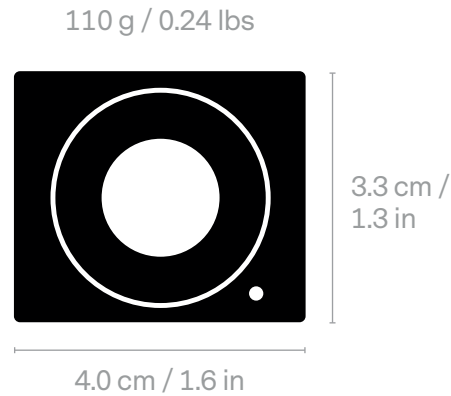

Huddly GO

Spec Sheet

Software Specifications

- High-quality video scaling and dewarping
- Flicker elimination
- Robust automatic white balance
- Optical aberration correction
- 3D Noise Reduction

Easy Installation

- Plug & Play - Driverless install
- Linux/Chrome/Windows 7, 8, 8.1, 10/
  MacOS 10.x, 9.x compatible
- Flexible mounting options
- Suitable for desktop and room scenarios
- Compatible with virtually all collaboration software platforms

Video

- HD 720p 30fps output
- Low latency
- 16:9 aspect ratio
- Digital Pan/Tilt/Zoom with 3x lossless digital zoom UVC 1.1 Compatible
- YCbCr 4:2:0 and YCbCr 4:2:2 support over USB 3.0

Hardware Specifications

- High-grade 6 element ultra-wide angle optics
- Horizontal field of view 120°
- Vertical field of view 90°
- Diagonal field of view 150°
- f/2.8 aperture
- 16 Megapixel 1/2.3" CMOS Sensor
- SuperSpeed USB 3.0
- High-performance video processing engine
- Low power consumption

Color

- Gray matters