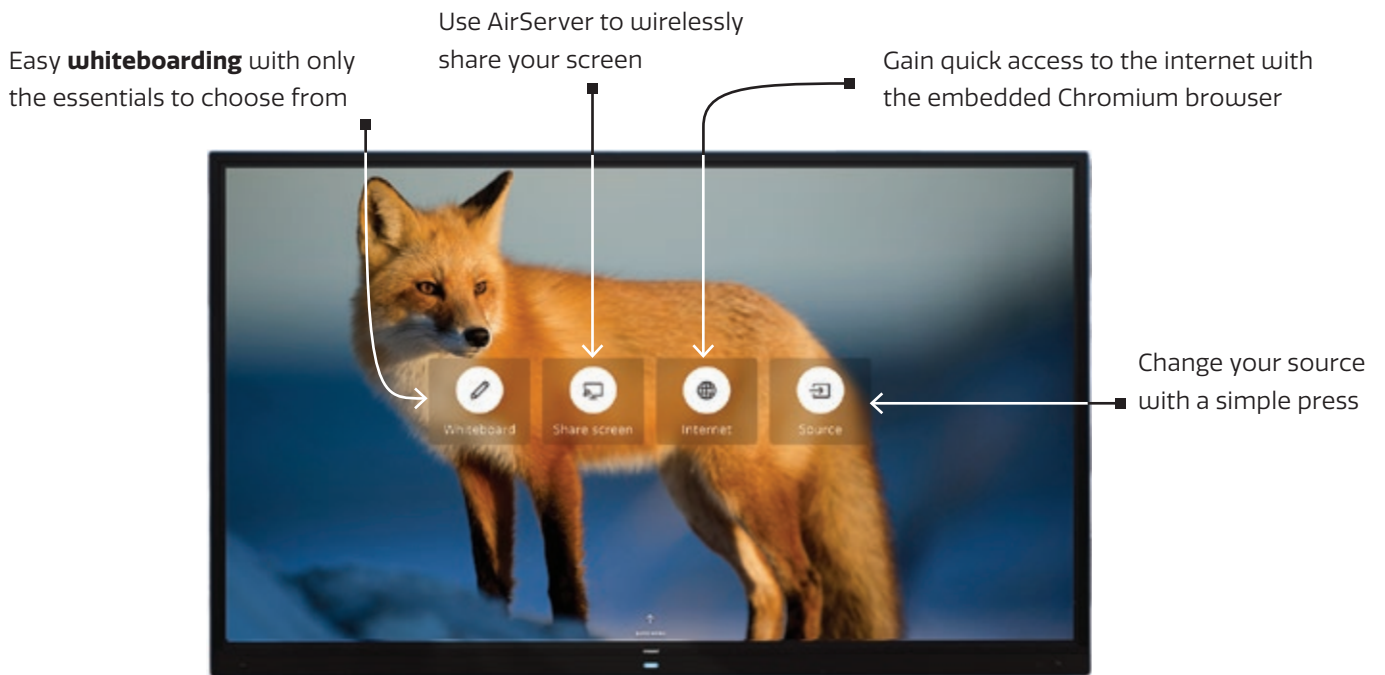

# LET'S GET SPECIFIC!

The days of having to figure out how that complicated touchscreen works are over! Designed to be used by even the least tech-savvy person, Neo has the most intuitive user interface you have ever seen.