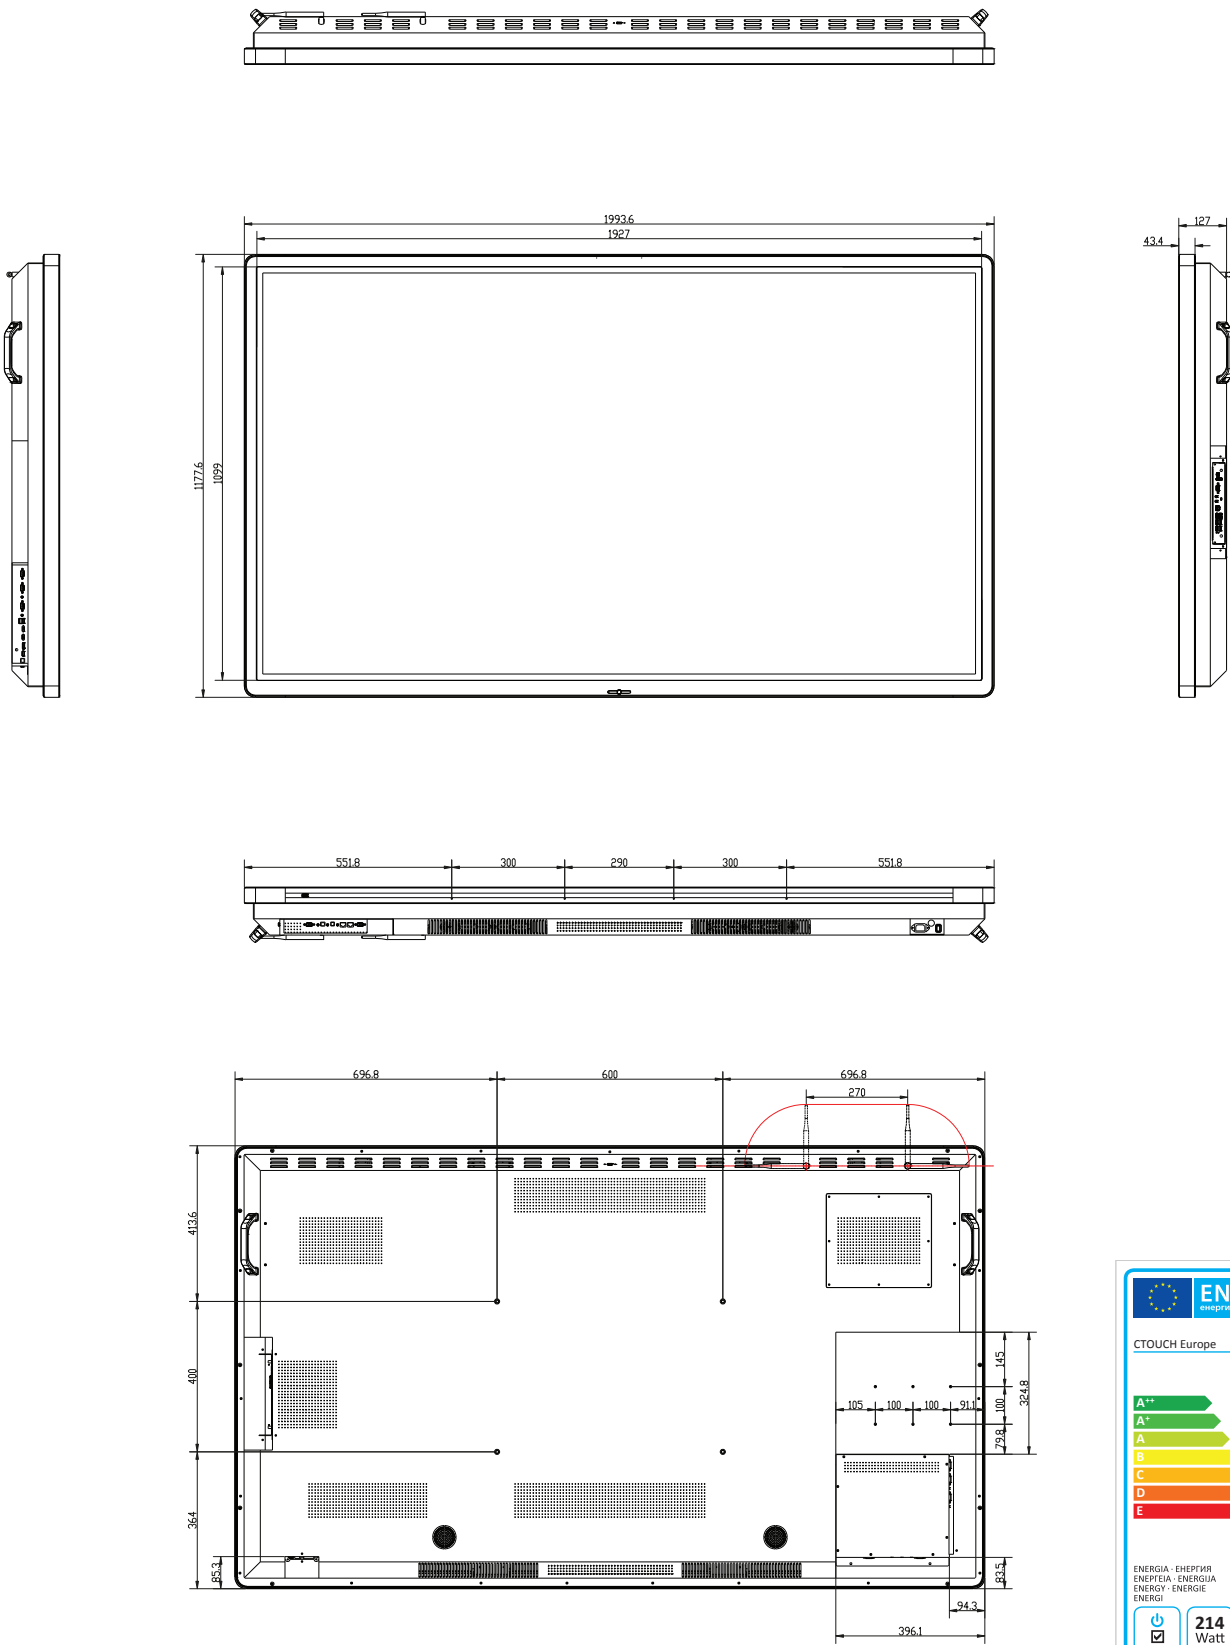

Panel

- Diagonal size: 85,60"
- Panel resolution: 3840 x 2160
- Recommended resolution: 3840 x 2160
- Brightness (Nits): 350 cd/m²
- Contrast ratio: 4000 : 1
- Aspect ratio: 16 : 9
- Display colour: 1.07 Billion colours (10-bit)
- Pixel pitch (mm): 0.4935 (W) x 0.4935 (H)
- Back light unit: Direct LED
- Anti reflective glass: Yes

Dimensions and Quality approvals

- Dimensions (mm): 1993.6 (W) x 1177.6 (H) x 126 (D)
- Product weight: 112 kg
- VESA mount (mm): 600 (W) x 400 (H)
- Green approvals: RoHS compliant
- Regulatory approvals: CE
- ISO standard: ISO9001 and ISO14001
- Thickness of safety glass: 4 mm

Logistics information

- Box size (mm): 2114 (W) x 1456 (H) x 290 (D) mm
- Gross weight: 128 kg
- EAN no.: 8719481480158

All rights reserved. CTOUCH products and services mentioned herein as well as their respective logos are trademarks or registered trademarks of CTOUCH Europe B.V.. All other product and service names mentioned are the trademarks of their respective owners.