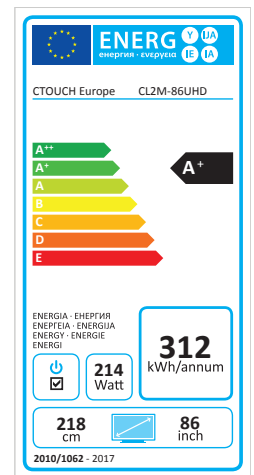

Panel

- Diagonal size: 85,60"
- Panel resolution: 3840 x 2160
- Recommended resolution: 3840 x 2160
- Brightness (Nits): 350 cd/m²
- Contrast ratio: 4000 : 1
- Aspect ratio: 16 : 9
- Display colour: 1.07 Billion colours (10-bit)
- Pixel pitch (mm): 0.4935 (W) x 0.4935 (H)
- Back light unit: Direct LED
- Anti reflective glass: Yes

Dimensions and Quality approvals

- Dimensions (mm): 1993.6 (W) x 1177.6 (H) x 126 (D)
- Product weight: 112 kg
- VESA mount (mm): 600 (W) x 400 (H)
- Green approvals: RoHS compliant
- Regulatory approvals: CE
- ISO standard: ISO9001 and ISO14001
- Thickness of safety glass: 4 mm

Power consumption

- Power consumption nominal: 214 W
- Power consumption sleep mode: 0.5 W

Warranty

- Service & warranty: 3 years warranty

Product accessories- Included

- Accessories pack: Power cable, USB cable, HDMI cable, remote, touch pen, Quick start guide, USB docking station for visitor USB token incl. USB sticks.

Logistics information

- Box size (mm): 2114 (W) x 1456 (H) x 290 (D) mm
- Gross weight: 128 kg
- EAN no.: 8719481480158

All rights reserved. CTOUCH products and services mentioned herein as well as their respective logos are trademarks or registered trademarks of CTOUCH Europe B.V.. All other product and service names mentioned are the trademarks of their respective owners.