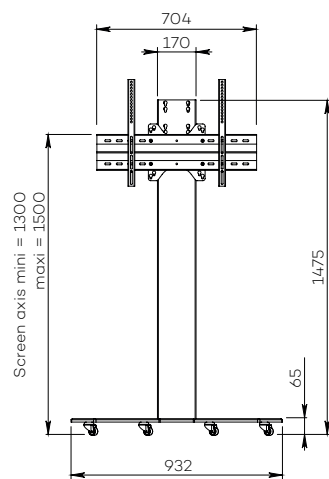

OSYX SINGLE SCREEN

For a screen from 32 to 60"

DIGITAL SIGNAGE

Number of screen : 1 screen

Screen size : from 32 to 60"

Installation : on casters

Finish : white and brushed stainless steel

Part number :
OSYXS3260DS

Screen simulation 55"

SINGLE SCREEN

• SPECIFICATIONS

Screen size	For a screen from 32 to 60"
Part number	OSYXS3260DS
Base	White painted steel
Base thickness	15 mm
Casters / Teflon pads	On casters (ø 35 mm pre-assembled)
Base dimensions (w x d x h)	932 x 607 x 75 mm
Column	Brushed stainless steel
Column rear cover	White rear cover in plexiglass, easy access
Column dimensions (w x d x h)	170 x 80 x 1405 mm
Screen fixing	Black painted steel with fixing kit
Screen fixing size (VESA)	From 200 x 200 mm to 600 x 400 mm
Screen axis with adjustable height	From 1300 mm to 1500 mm
Maximum screen weight	55 kg
Stand weight	65 kg

• OPTIONS

Small shelf Dimensions (w x d) : 300 mm x 230 mm	P/N: AX0011
Large shelf Dimensions (w x d) : 450 mm x 300 mm	P/N: AX0012
Black finish	P/N: /BLACK
Base on Teflon pads	P/N: Teflon pads
Universal codec holder Behind the screen. Depth from 10 mm to 95 mm	P/N: SCUUV12
Assembly before shipment	P/N: Serv_Std_1