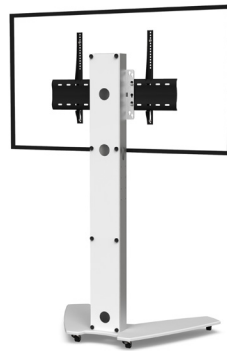

OSYX SINGLE SCREEN

For a screen from 32 to 60"

DIGITAL SIGNAGE

Number of screen : 1 screen

Screen size : from 32 to 60"

Installation : on casters

Finish : white and brushed stainless steel

Part number :
OSYXS3260DS

Screen simulation 55"

SINGLE SCREEN

• SPECIFICATIONS

Screen size	For a screen from 32 to 60"
Part number	OSYXS3260DS
Base	White painted steel
Base thickness	15 mm
Casters / Teflon pads	On casters (ø 35 mm pre-assembled)
Base dimensions (w x d x h)	932 x 607 x 75 mm
Column	Brushed stainless steel
Column rear cover	White rear cover in plexiglass, easy access
Column dimensions (w x d x h)	170 x 80 x 1405 mm
Screen fixing	Black painted steel with fixing kit
Screen fixing size (VESA)	From 200 x 200 mm to 600 x 400 mm
Screen axis with adjustable height	From 1300 mm to 1500 mm
Maximum screen weight	55 kg
Stand weight	65 kg

• OPTIONS

Small shelf Dimensions (w x d) : 300 mm x 230 mm	P/N: AX0011
Large shelf Dimensions (w x d) : 450 mm x 300 mm	P/N: AX0012
Black finish	P/N: /BLACK
Base on Teflon pads	P/N: Teflon pads
Universal codec holder Behind the screen. Depth from 10 mm to 95 mm	P/N: SCUUV12
Assembly before shipment	P/N: Serv_Std_1