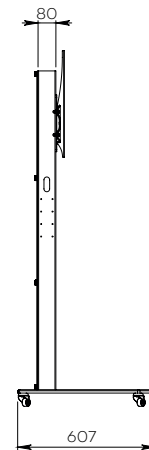

OSYX SINGLE SCREEN

For a screen from 32 to 60"

DIGITAL SIGNAGE

Number of screen : 1 screen

Screen size : from 32 to 60"

Installation : on casters

Finish : white and brushed stainless steel

Part number :
OSYXS3260DS

Screen simulation 55"

SINGLE SCREEN

• SPECIFICATIONS

Screen size	For a screen from 32 to 60"
Part number	OSYXS3260DS
Base	White painted steel
Base thickness	15 mm
Casters / Teflon pads	On casters (ø 35 mm pre-assembled)
Base dimensions (w x d x h)	932 x 607 x 75 mm
Column	Brushed stainless steel
Column rear cover	White rear cover in plexiglass, easy access
Column dimensions (w x d x h)	170 x 80 x 1405 mm
Screen fixing	Black painted steel with fixing kit
Screen fixing size (VESA)	From 200 x 200 mm to 600 x 400 mm
Screen axis with adjustable height	From 1300 mm to 1500 mm
Maximum screen weight	55 kg
Stand weight	65 kg

• OPTIONS

Small shelf Dimensions (w x d) : 300 mm x 230 mm	P/N: AX0011
Large shelf Dimensions (w x d) : 450 mm x 300 mm	P/N: AX0012
Black finish	P/N: /BLACK
Base on Teflon pads	P/N: Teflon pads
Universal codec holder Behind the screen. Depth from 10 mm to 95 mm	P/N: SCUUV12
Assembly before shipment	P/N: Serv_Std_1