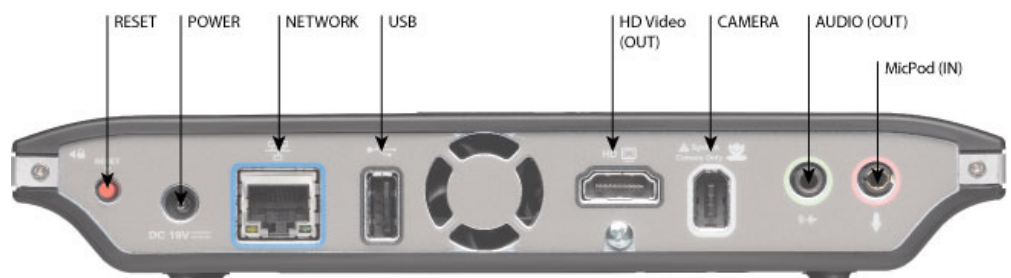

Intelligent Network Features

Adaptive Motion Control (AMC) including Forward Error Correction (FEC)
NAT/firewall traversal (H.460/SIP)
IPv4 and IPv6 support
Auto bandwidth detection

Directory and Address Book

Up to 1000 local directory entries
Save, lock, remove, redial list features
Missed call notification
Auto-discovery directory lookup (patent pending)
LDAP support/H.350 compliant
Skype™ contacts support
H.323 URI dialing support (Annex O)

System Management

SNMP
Backup and restore capability

Power

AC Voltage 100–240V, 50–60 Hz, 1.0A via external power supply
Typical power consumption: 75.4 watts
Maximum power consumption: 91.5 watts
Maximum calorific power: 312 BTU/H

Environmental Data

Operating temperature: 0° C (32° F) to 40° C (104° F)
Operating humidity: 15% to 85%, non-condensing
Storage temperature: -20° C (-4° F) to 60° C (140° F)
Storage humidity: 10% to 90%, non-condensing

Codec Dimensions

Width: 206 mm (8.1")
Depth: 121 mm (4.7")
Height: 33 mm (1.3")
Weight: 0.45 Kg (1.0 lbs)

Regulatory Model Number
LifeSize Passport = LFZ-014

Regulatory Certifications
FCC Class A: LifeSize Passport - LifeSize Camera
FCC Class B: LifeSize Passport - LifeSize Focus

Interoperable with Microsoft® Office Communications Server 2007 R2™ and Microsoft Lync™

* Recording data requires LifeSize® Virtual Link™

AMERICAS:

LifeSize
1601 S. MoPac Expressway
Suite 100
Austin, Texas 78746 USA

+1 512 347 9300
Toll Free US +1 877 543 3749
E-mail info@lifesize.com
www.lifesize.com

EMEA:

LifeSize Regional Office
+49 89 1222 899 0 (Germany)
Toll Free Europe +00 8000 999 09 799

APAC:

LifeSize Regional Office
+65 6303 8370 (Singapore)