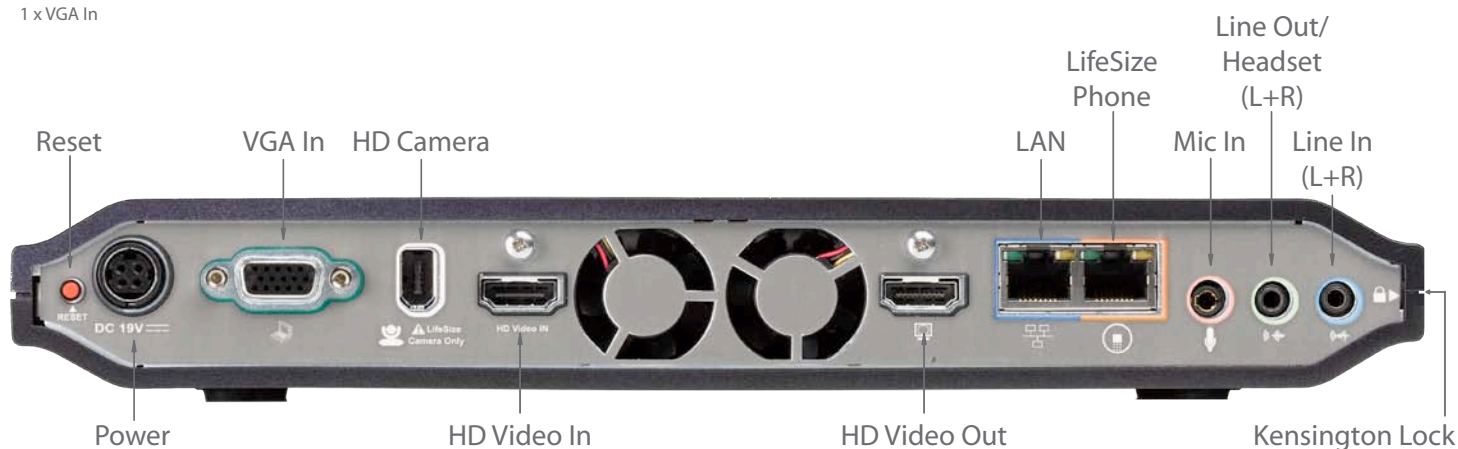

IPv4 and IPv6 support
Auto H.323 dialing
When used with LifeSize Networker:
H.320 dialing
Auto SPID detect
Downspeeding

Directory and Address Book

Up to 1000 local directory entries
Save, Lock, Remove Redial List features
Missed call notification
Auto-Discovery directory lookup (patent pending)
LDAP (H.350) support
Meetings Directory support
Hierarchical address book

System Management

Out of box setup via web interface and web
management tool
SNMP
Backup and Restore capability
JPEG Snapshots through web interface

Optional

LifeSize Phone for enhanced audio integration
Note: LifeSize Phone and LifeSize MicPod are
mutually exclusive
LifeSize Networker for ISDN connectivity

Power

AC Voltage 100-240V, 50-60 Hz, 2.5 A

Environmental Data

Operating temperature:
0°C (32°F) to 40°C (104°F)
Operating humidity:
15% to 85%, non-condensing
Storage temperature:
-20°C (-4°F) to 60°C (140°F)
Storage humidity: 10% to 90% non-condensing

Codec Dimensions

Width: 288mm (11.34")
Depth: 187.5mm (7.38")
Height: 41.3mm (1.63")
Weight: 1.29Kg (2.84 lbs)

Regulatory Model Number
Model: LFZ-006

For additional information:
www.lifesize.com/support

Information contained in this document is preliminary and
subject to change without notice. LifeSize is a registered
trademark or trademark of LifeSize Communications in the
U.S. and other countries. Copyright 2008. All rights reserved.
April 2008.

Corporate Headquarters:
901 S. Mopac Expressway
Building 3, Suite 300
Austin, Texas 78746 USA

Phone: +1 512 347 9300
Fax: +1 512 347 9301
Email: info@lifesize.com
www.lifesize.com

EMEA:
LifeSize Communications
Toll-Free Europe
008000 999 09 799

APAC:
LifeSize Communications
Hong Kong
Phone: +852 8239 3695