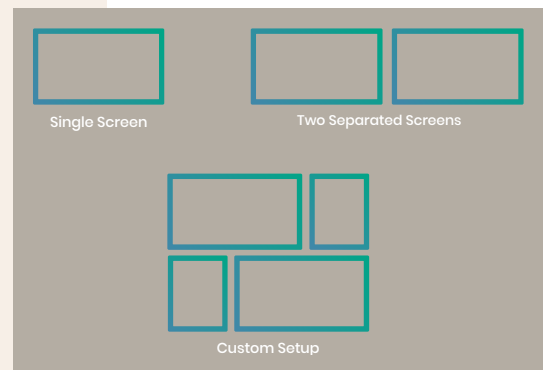

## ON ANY DISPLAY SETUP

three10 X is build to power almost any display format and arrangement. From a single 16:9 display to complex largescale multiscreen setups in one or in multiple locations and even in AR/VR.

Stereo Projection - 5760 x 1200 px

Multiscreen Wall - 8960 x 2160 px

4D Seats

OSC  
UDP  
Port: 5555

Together with the construction company we realised the vision of transforming a customer showroom into an innovative and multidimensional experience that is able to visualise building projects as realistic as possible.