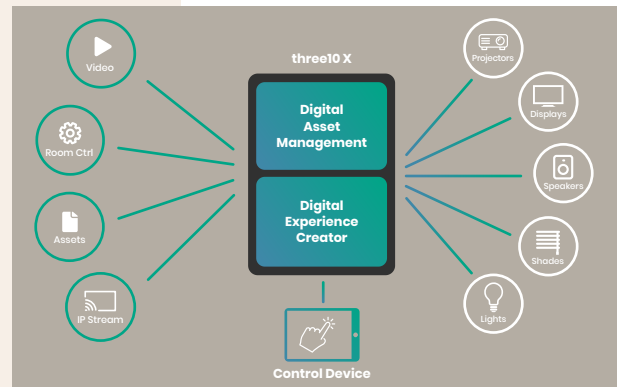

## **Digital Experience Software**

simply inspire digitally

---

Create a perfect, digital customer experience with just one software through the simple and individual combination of digital asset management, digital experience creation and smart building - that's how people get excited today.

# X-Suite

Our three10 X technology is based on the perfect interaction between X-Manager (Digital Asset Management) and X-Creator (Digital Experience Creation).

## MIX DIGITAL ASSETS AND SIGNALS

Upload content like videos, images, PDFs and many more to our X-Manager and mix this digital assets with live inputs or IP streams in realtime.

## ON ANY DISPLAY SETUP

three10 X is build to power almost any display format and arrangement. From a single 16:9 display to complex largescale multiscreen setups in one or in multiple locations and even in AR/VR.