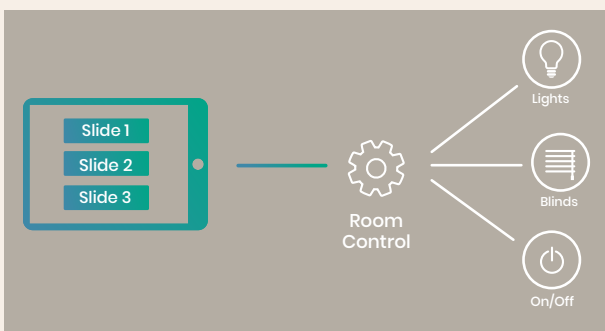

## ON ANY DISPLAY SETUP

three10 X is build to power almost any display format and arrangement. From a single 16:9 display to complex largescale multiscreen setups in one or in multiple locations and even in AR/VR.