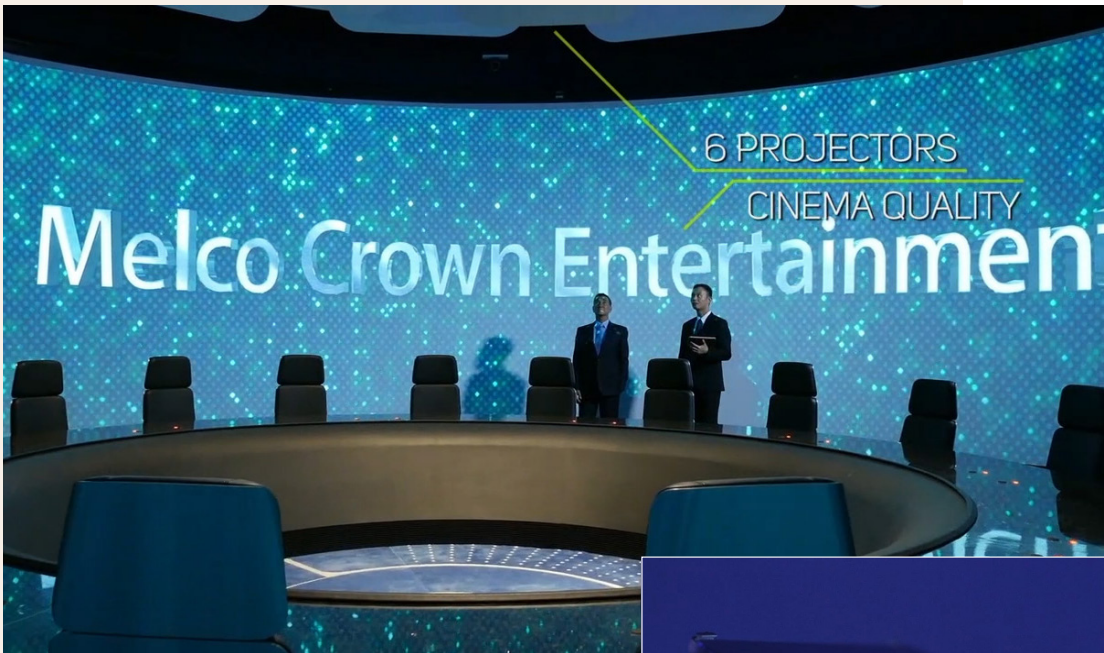

Example 3

Melco Crown Entertainment

Show- und Boardroom - Casino in Macau

The Challenge

There were two specifications for the conference room of the Melco Brown Casino. First, being able to easily control the entire room from one spot and second, that other conference participants, either present or not, could holistically be connected to the system.

By doing so, employees and customers are emotionally integrated which enables to get the most out of projects.