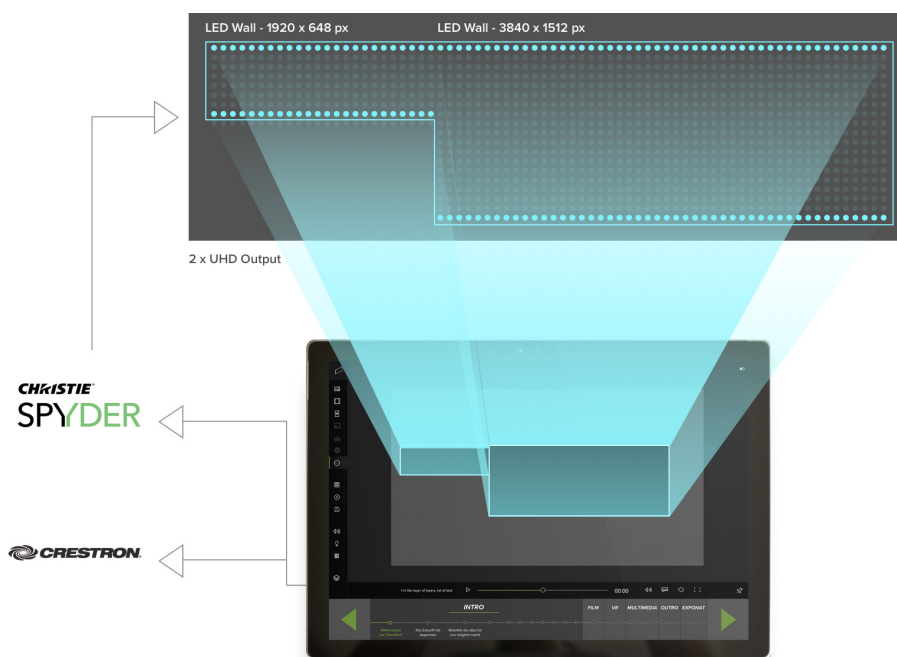

## Extravagant possibilities

three10 X is not only designed for traditional business presentations, but also for live streams. In the course of a customer event, a dance performance was live-streamed from the rooftop terrace to the subjacent level.