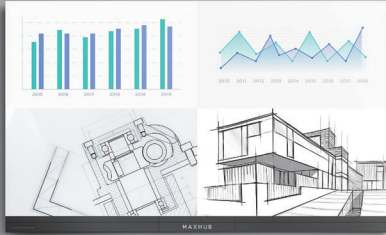

MAXHUB Interactive Meeting Rooms with Increased Engagement

Realtime Wireless Screen-sharing from Up to 4 Devices Simultaneously

Synchronized Annotating from Multiple Devices

Interact with LED Wall via Smartphones And Tablet Computers*