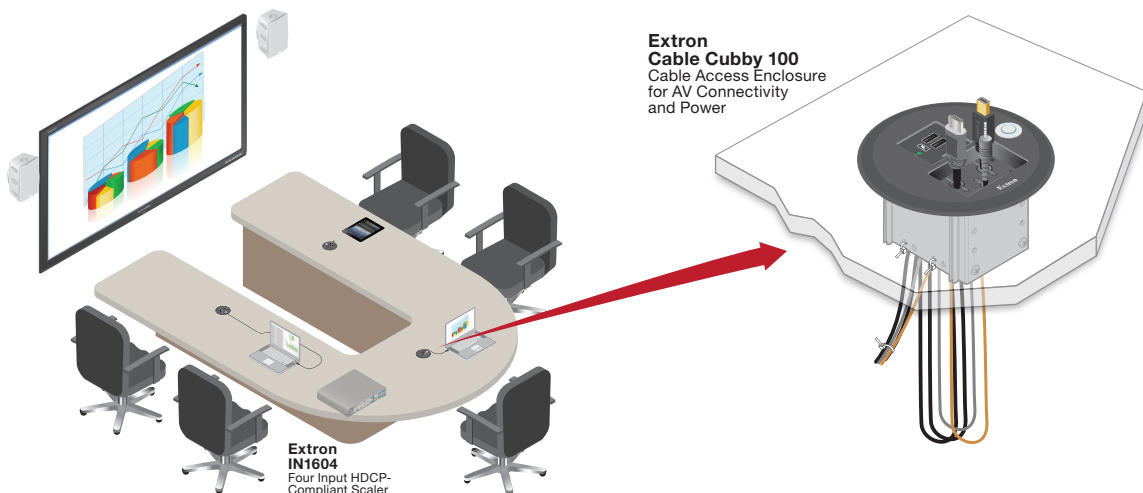

SPECIFICATIONS

GENERAL		
Power output		
US AC Power Model	125 VAC, 50-60 Hz, 6 A max	
Non-US AC Power Model	240 VAC, 50-60 Hz, 10 A max	
USB power model	5 VDC, up to 2.4 A on a single port and up to 3.0 A total shared	
Mounting		
Furniture mount	Yes, mounts on top of furniture surface	
Enclosure type		
Metal enclosure, plastic top bezel		
Enclosure dimensions		
Top bezel plate (outer rim)	5.20" (132 mm) diameter circle	
Surface cutout (inside rim)	4.00" (102 mm) diameter circle	
Regulatory compliance		
US and USB models	c-UL, UL	
Product warranty		
3 years parts and labor		
Everlast power supply warranty		
7 years parts and labor		

Model	Version Description	Part number
Cable Cubby 100 US AC	One US Outlet	60-1933-01
Cable Cubby 100 UK AC	One UK AC	60-1592-02
Cable Cubby 100 EU AC	One EU Outlet	60-1592-03
Cable Cubby 100 FR AC	One France AC	60-1592-06
Cable Cubby 100 MULTI AC	One Multi-Region Outlet	60-1592-10
Cable Cubby 100 USB Power	Two USB Power	60-1592-12
Cable Cubby 100	For MAAP/Cables	70-1109-02
Cable Cubby 100 Retractor Bracket	Holds One Retractor Module	70-1040-06
Cable Cubby 100 Switch Kit	(1) LED for Cable Cubby US, USB, and Non-Powered	70-1111-02

For complete specifications, please go to www.extron.com
Specifications are subject to change without notice.

APPLICATION DIAGRAM

WORLDWIDE SALES OFFICES

Anaheim • Raleigh • Silicon Valley • Dallas • New York • Washington, DC • Toronto • Mexico City
Paris • London • Frankfurt • Amersfoort • Dubai • Tel Aviv • Sydney • Melbourne • Bangalore
Mumbai • New Delhi • Singapore • Seoul • Shanghai • Beijing • Hong Kong • Tokyo

www.extron.com