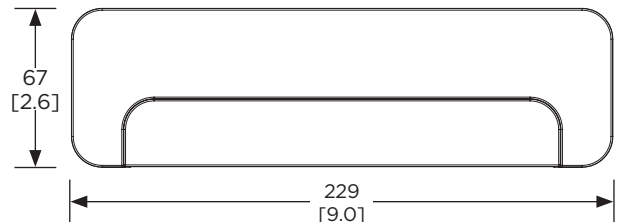

PRELIMINARY TECHNICAL DATA

Bose Videobar VB-S

all-in-one USB conferencing device

Dimensions^{2 3}

Top View

Bottom View

Front View

2. DIMENSIONS ARE SHOWN IN MILLIMETERS OVER INCHES.
3. WEIGHT IS APPROX. 1.0 KG (2.1 LB) (BOSE VIDEOBAR ONLY).

For additional specifications and application information, please visit PRO.BOSE.COM. Specifications subject to change without notice. 04/2022

Bose Videobar VB-S

all-in-one USB conferencing device

Dimensions

Front View

MOUNTING BRACKET

Top View

TABLETOP STAND

Right View

TABLETOP STAND
DIMENSIONS APPLY TO BOTH SIDES

Rear View

TABLETOP STAND

Rear View

TABLETOP-MOUNTING

Rear View

WALL-MOUNTING

Right View

TABLETOP-MOUNTING
DIMENSIONS APPLY TO BOTH SIDES

Right View

WALL-MOUNTING
DIMENSIONS APPLY TO BOTH SIDES