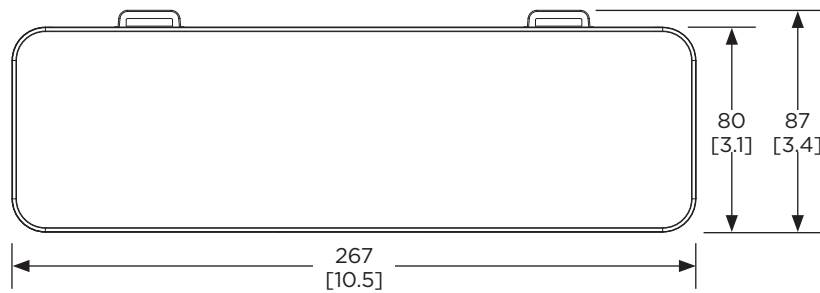

PRELIMINARY TECHNICAL DATA

Bose Videobar VB-S

all-in-one USB conferencing device

Dimensions^{2 3}

Top View

Bottom View

Front View

2. DIMENSIONS ARE SHOWN IN MILLIMETERS OVER INCHES.
3. WEIGHT IS APPROX. 1.0 KG (2.1 LB) (BOSE VIDEOBAR ONLY).