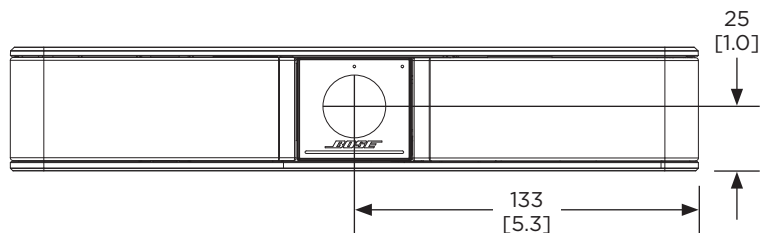

PRELIMINARY TECHNICAL DATA

Bose Videobar VB-S

all-in-one USB conferencing device

Dimensions^{2 3}

Top View

Bottom View

Front View

2. DIMENSIONS ARE SHOWN IN MILLIMETERS OVER INCHES.
3. WEIGHT IS APPROX. 1.0 KG (2.1 LB) (BOSE VIDEOBAR ONLY).