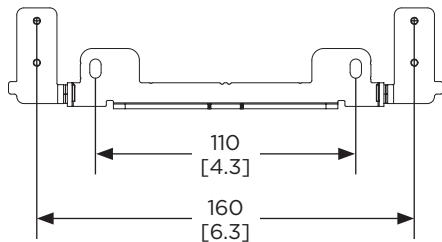

PRELIMINARY TECHNICAL DATA

Bose Videobar VB-S

all-in-one USB conferencing device

Dimensions^{2 3}

Top View

Bottom View

Front View

2. DIMENSIONS ARE SHOWN IN MILLIMETERS OVER INCHES.
3. WEIGHT IS APPROX. 1.0 KG (2.1 LB) (BOSE VIDEOBAR ONLY).

Front View

MOUNTING BRACKET

Top View

TABLETOP STAND

Right View

TABLETOP STAND
DIMENSIONS APPLY TO BOTH SIDES

Rear View

TABLETOP STAND

Rear View

TABLETOP-MOUNTING

Rear View

WALL-MOUNTING

Right View

TABLETOP-MOUNTING
DIMENSIONS APPLY TO BOTH SIDES

Right View

WALL-MOUNTING
DIMENSIONS APPLY TO BOTH SIDES