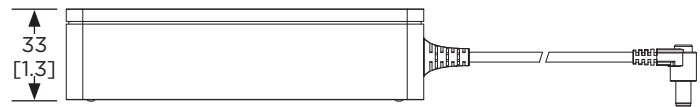

Left View

POWER SUPPLY
DIMENSIONS APPLY TO BOTH SIDES

Bose, Bose Work, and Videobar are trademarks of Bose Corporation. Android, Chrome, Chromebook, Hangouts and other marks are trademarks of Google LLC. The *Bluetooth*® word mark and logos are registered trademarks owned by Bluetooth SIG, Inc. and any use of such marks by Bose Corporation is under license. macOS is a trademark of Apple Inc. USB Type-C® and USB-C® are registered trademarks of USB Implementers Forum and are only intended for use with products based on and compliant with the USB Type-C® cable and connector specification. Wi-Fi is a registered trademark of Wi-Fi Alliance®. Zoom is a trademark of Zoom Video Communications, Inc. All other trademarks are the property of their respective owners.

For additional specifications and application information, please visit [PRO.BOSE.COM](https://pro.bose.com). Specifications subject to change without notice. 04/2022