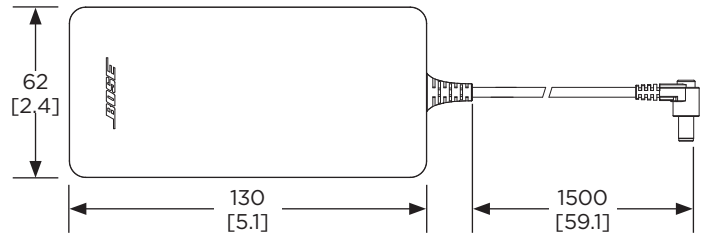

PRELIMINARY TECHNICAL DATA

Bose Videobar VB-S

all-in-one USB conferencing device

Dimensions

Rear View

POWER SUPPLY

Top View

POWER SUPPLY