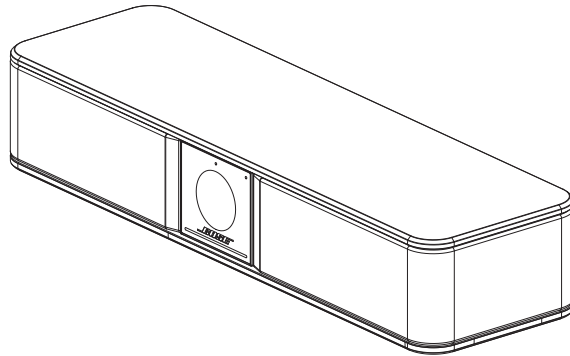

PRELIMINARY TECHNICAL DATA

Bose Videobar VB-S

all-in-one USB conferencing device

Dimensions^{2 3}