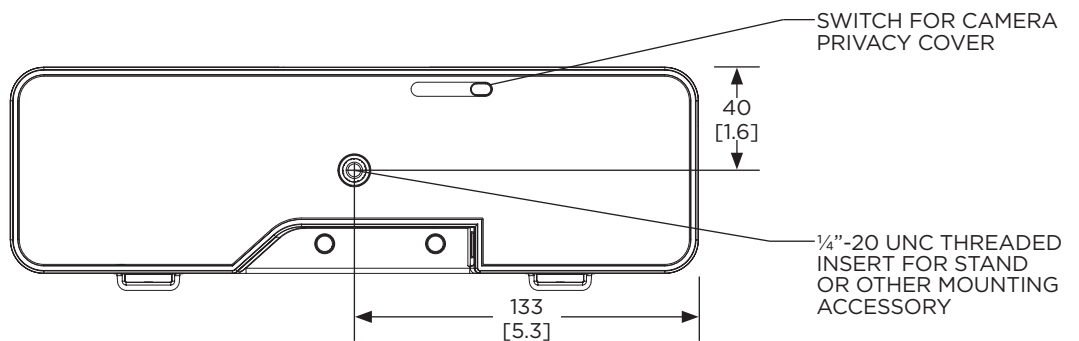

PRELIMINARY TECHNICAL DATA

Bose Videobar VB-S

all-in-one USB conferencing device

Dimensions^{2 3}

Top View

Bottom View

Front View

2. DIMENSIONS ARE SHOWN IN MILLIMETERS OVER INCHES.
3. WEIGHT IS APPROX. 1.0 KG (2.1 LB) (BOSE VIDEOBAR ONLY).